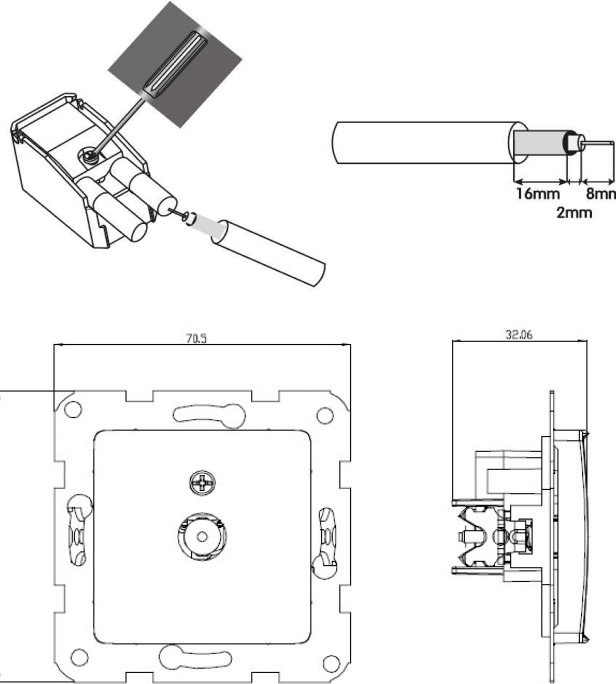

PRODUCT DATASHEET

V:KO
by **Panasonic**

Product Name :	8dB Trough-Pass TV Socket
Product Code :	90440059
Product Series :	Linnera/Rollina
Technical Specifications:	
Material :	ABS (Acrylonitrile Butadine-Styrene)
Colour Options :	White, Beige
Certificates :	CE, WEEE

Product Details :

- Suitable for central antenna and CATTV.
- Not affected by the parasite signals coming from the air for shielding feature.
- Ease of assembly thanks to the rear cover with hinge feature.
- Can be used in TV Socket 5-1000 MHz band.
- RG 6 U6 type wire connection is recommended for the image quality.

Max dB Losses	F/MHz	5-47	47-470	470-862	862-1000
Line Losses	Losses	≤3,5 dB			
	8				
	12				
Subscriber Losses	Terminated	≤3,5 dB			
	Losses				
	8				
	12	12	12	12	14

Wiring Diagram and Dimensions:

Panasonic Electric Works Elektrik.San. ve Tic. A.Ş.
Abdurrahmangazi Mah. Ebubekir Cad. No: 44 Sancaktepe / Istanbul Tel: 0216 564 55 55 Fax: 0216 564 55 44
ewtr.panasonic.com