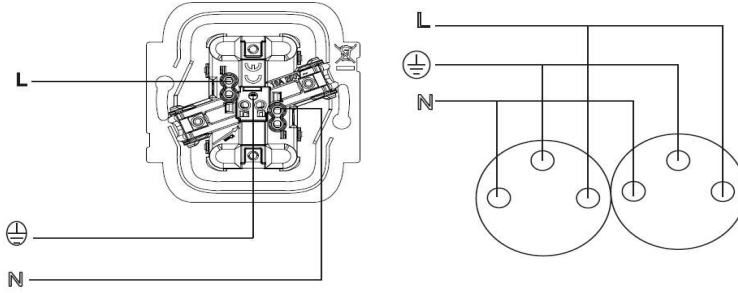

PRODUCT DATA SHEET

V:KO
by **Panasonic**

| | |
|-----------------------------------|-------------------------------------------------------|
| Product Name : | Double UPS Socket with Safety Shutter Mechanism+Cover |
| Product Code : | 90440057 |
| Product Series : | Linnera/Rollina |
| Technical Specifications : | |
| Rated Current : | 16A, 250V~ |
| Terminal Type : | Screw Terminal |
| Materials : | PC-ABS |
| Colour Options : | White, Beige |
| Certifications : | TSE, VDE, EAC, CE, WEEE |
| Cable Standard: | |
| Cable Diameter: | 1,5mm ² -2,5mm ² |
| Cable Type: | Rigid Solid, Rigid Stranded |
| IP Degree: | IP20 |

Screw
Terminal

Wiring and Circuit Diagram:

Dimension:

Panasonic Electric Works Elektrik.San. ve Tic. A.Ş.
Abdurrahmangazi Mah. Ebubekir Cad. No: 44 Sancaktepe / İstanbul Tel: 0216 564 55 55 Fax: 0216 564 55 44
ewtr.panasonic.com