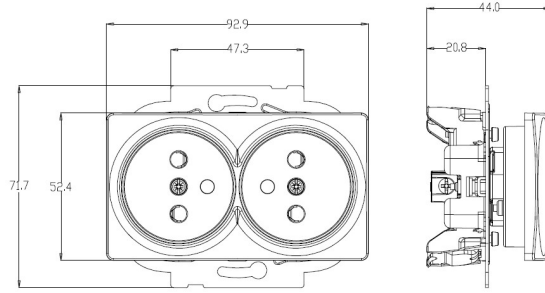

PRODUCT DATA SHEET

V:KO
by **Panasonic**

| | |
|-----------------------------------|-------------------------------------------------------|
| Product Name : | Double UPS Socket with Safety Shutter Mechanism+Cover |
| Product Code : | 90440057 |
| Product Series : | Linnera/Rollina |
| Technical Specifications : | |
| Rated Current : | 16A, 250V~ |
| Terminal Type : | Screw Terminal |
| Materials : | PC-ABS |
| Colour Options : | White, Beige |
| Certifications : | TSE, VDE, EAC, CE, WEEE |
| Cable Standard: | |
| Cable Diameter: | 1,5mm ² -2,5mm ² |
| Cable Type: | Rigid Solid, Rigid Stranded |
| IP Degree: | IP20 |

Screw
Terminal

Wiring and Circuit Diagram:

Dimension:

Panasonic Electric Works Elektrik.San. ve Tic. A.Ş.
Abdurrahmangazi Mah. Ebubekir Cad. No: 44 Sancaktepe / İstanbul Tel: 0216 564 55 55 Fax: 0216 564 55 44
ewtr.panasonic.com