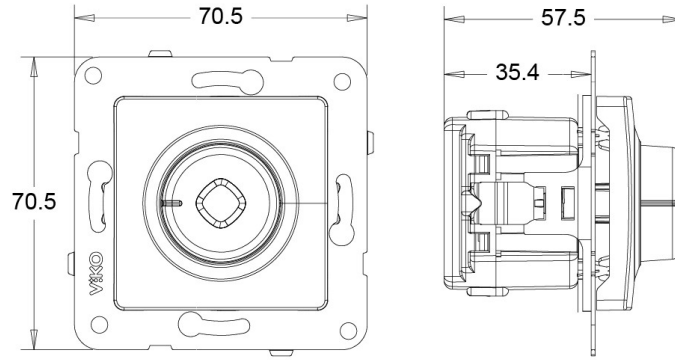

PRODUCT DATA SHEET

V:KO
by **Panasonic**

Product Name :	Loudspeaker Switch Mechanism+Button
Product Code :	90440054
Product Series :	Linnerra/Rollina
Colour Options :	White, Beige

Technical Specifications :

12-grade sound adjustment
2.5 W peak speaker support
Compliance with 8Ω systems
Operating frequency: 200Hz.- 20KHz.
Compliance with shallow enclosure

Certifications : CE, PGD, WEEE

Dimensions :

Panasonic Electric Works Elektrik.San. ve Tic. A.Ş.