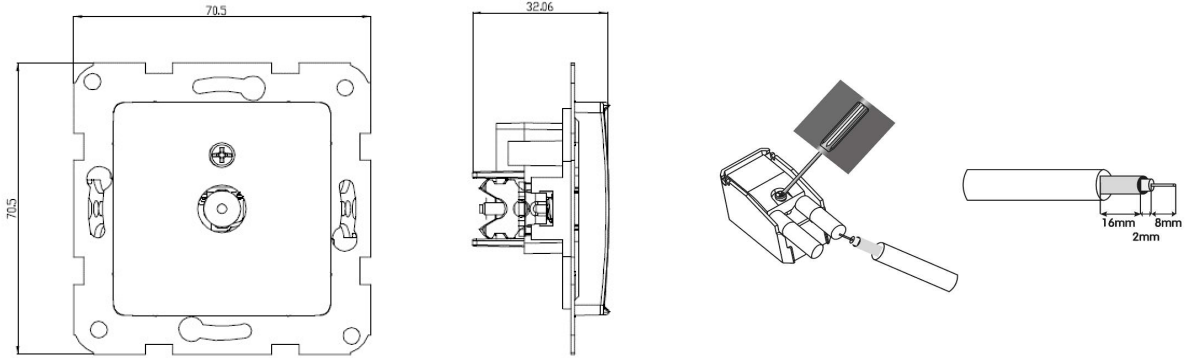

PRODUCT DATASHEET

V:KO
by **Panasonic**

Product Name : White TV Socket, Lossless

Product Code : 90440049

Product Series : Linnera/Rollina

Technical Specifications:

Material : ABS (Acrylonitrile Butadine-Styrene)

Certificates : CE, PGD, WEEE

Product Details:

- Suitable for central antenna and CATTV.
- Not affected by the parasite signals coming from the air for shielding feature.
- Ease of assembly thanks to the rear cover with hinge feature.
- Can be used in TV Socket 5-1000 MHz band.
- RG 6 U6 type wire connection is recommended for the image quality.

TV Socket, Lossless

f/MHz	TV				
	5-47	47-470	470-862	862-1000	1000
Subscriber Loss (dB)	≤ 3,5				
Transient Loss (dB)	≤ 3.5	≤ 5.0	≤ 5.0	≤ 5.0	≤ 5.0

Dimensions:

Panasonic Electric Works Elektrik.San. ve Tic. A.Ş.

Abdurrahmangazi Mah. Ebubekir Cad. No: 44 Sancaktepe / İstanbul Tel: 0216 564 55 55 Fax: 0216 564 55 44
ewtr.panasonic.com