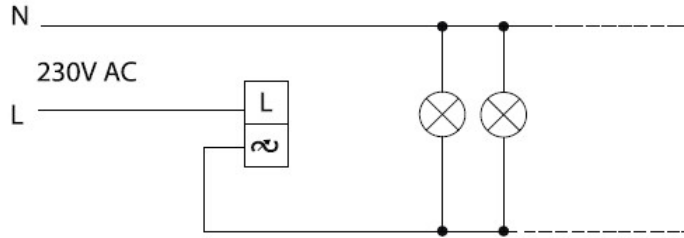

PRODUCT DATASHEET

Product Name :	White R Dimmer 40-600W
Product Code :	90440047
Product Series :	Linnera/Rollina

Technical Specifications:

Operating Voltage :	230V ~ , 50Hz
Maximum Output Power:	600 W (R Type Load)
Minimum Output Power:	40 W
Certifications:	CE, PGD, WEEE, VDE, EAC
Material :	ABS (Acrylonitrile Butadine-Styrene)

Load Type	Compatible Loads	Dim
R Type Load		Dim Trailing Edge
	Incandescent and Halogen Lamps 230V	

Wiring Diagram:

Dimensions:

Panasonic Electric Works Elektrik.San. ve Tic. A.Ş.
 Abdurrahmangazi Mah. Ebubekir Cad. No: 44 Sancaktepe / İstanbul Tel: 0216 564 55 55 Fax: 0216 564 55 44
 ewtr.panasonic.com