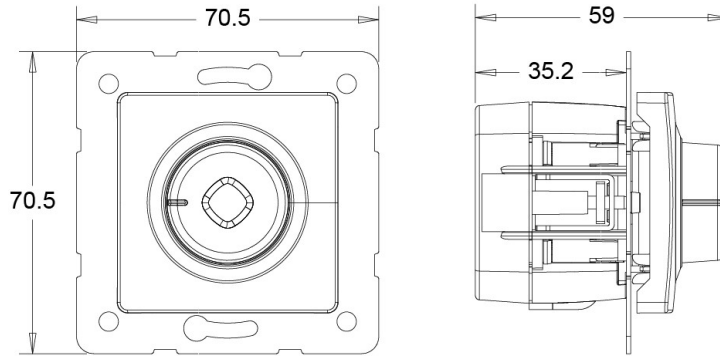

PRODUCT DATASHEET

Product Name :	White R Dimmer 40-600W
Product Code :	90440047
Product Series :	Linnera/Rollina

Technical Specifications:

Operating Voltage :	230V ~ , 50Hz
Maximum Output Power:	600 W (R Type Load)
Minimum Output Power:	40 W
Certifications:	CE, PGD, WEEE, VDE, EAC
Material :	ABS (Acrylonitrile Butadine-Styrene)

Load Type	Compatible Loads	Dim
R Type Load		Dim Trailing Edge
	Incandescent and Halogen Lamps 230V	

Wiring Diagram:

Dimensions:

Panasonic Electric Works Elektrik.San. ve Tic. A.Ş.
 Abdurrahmangazi Mah. Ebubekir Cad. No: 44 Sancaktepe / İstanbul Tel: 0216 564 55 55 Fax: 0216 564 55 44
 ewtr.panasonic.com