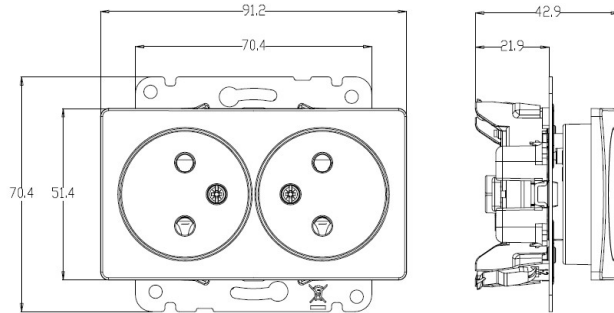

PRODUCT DATA SHEET

V:KO
by **Panasonic**

Product Name :	Double Socket 2P with Safety Shutter Mechanism+Cover
Product Code :	90440046
Product Series :	Linnera/Rollina
Technical Specifications :	
<i>Rated Current :</i>	16A, 250V~
<i>Terminal Type :</i>	Screw Terminal
Materials :	PC-ABS
Colour Options :	White, Beige
Certifications :	TSE, VDE, EAC, CE, WEEE
Cable Standard:	
<i>Cable Diameter:</i>	1,5mm ² -2,5mm ²
<i>Cable Type:</i>	Rigid Solid, Rigid Stranded
IP Degree:	IP20

Screw
Terminal

Wiring and Circuit Diagram:

Dimensions:

Panasonic Electric Works Elektrik.San. ve Tic. A.Ş.
Abdurrahmangazi Mah. Ebubekir Cad. No: 44 Sancaktepe / İstanbul Tel: 0216 564 55 55 Fax: 0216 564 55 44
ewtr.panasonic.com