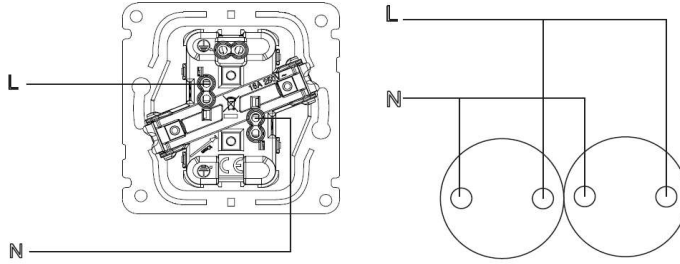

PRODUCT DATA SHEET

V:KO
by **Panasonic**

Product Name :	Double Socket 2P with Safety Shutter Mechanism+Cover
Product Code :	90440046
Product Series :	Linnera/Rollina
Technical Specifications :	
<i>Rated Current :</i>	16A, 250V~
<i>Terminal Type :</i>	Screw Terminal
Materials :	PC-ABS
Colour Options :	White, Beige
Certifications :	TSE, VDE, EAC, CE, WEEE
Cable Standard:	
<i>Cable Diameter:</i>	1,5mm ² -2,5mm ²
<i>Cable Type:</i>	Rigid Solid, Rigid Stranded
IP Degree:	IP20

Screw
Terminal

Wiring and Circuit Diagram:

Dimensions:

Panasonic Electric Works Elektrik.San. ve Tic. A.Ş.
Abdurrahmangazi Mah. Ebubekir Cad. No: 44 Sancaktepe / İstanbul Tel: 0216 564 55 55 Fax: 0216 564 55 44
ewtr.panasonic.com