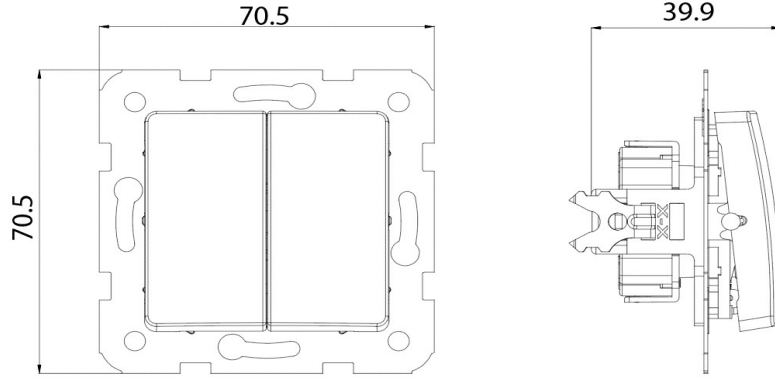

PRODUCT DATA SHEET

V:KO
by **Panasonic**

Product Name :	Dual Switch Mechanism+Button
Product Code :	90440044
Product Series :	Linnerra/Rollina
Technical Specifications :	
<i>Terminal Type :</i>	<i>Srew Terminal</i>
<i>Rated Current :</i>	<i>10AX, 250V~</i>
Certifications :	CE, WEEE
Colour Options :	White, Beige
Cable Standard:	
<i>Cable Diameter :</i>	<i>1mm²-2,5mm²</i>
<i>Applicable Cable:</i>	<i>Solid Wire, Stranded Wire</i>

Circuit Diagram :

Dimensions :

Panasonic Electric Works Elektrik.San. ve Tic. A.Ş.

Abdurrahmangazi Mah. Ebubekir Cad. No: 44 Sancaktepe / İstanbul Tel: 0216 564 55 55 Fax: 0216 564 55 44

ewtr.panasonic.com