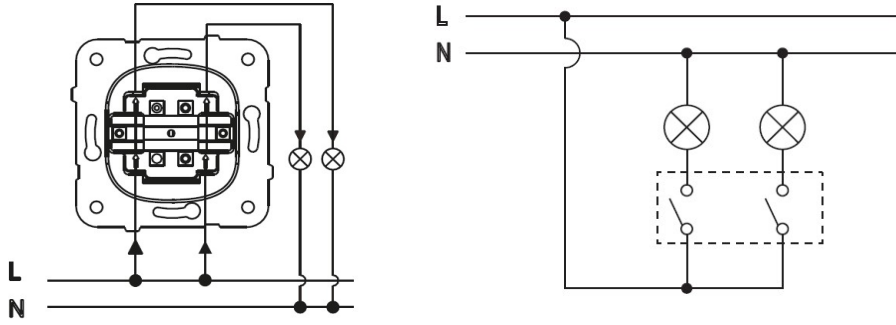

PRODUCT DATA SHEET

V:KO
by **Panasonic**

Product Name :	Dual Switch Mechanism+Button
Product Code :	90440044
Product Series :	Linnerra/Rollina
Technical Specifications :	
<i>Terminal Type :</i>	<i>Srew Terminal</i>
<i>Rated Current :</i>	<i>10AX, 250V~</i>
Certifications :	CE, WEEE
Colour Options :	White, Beige
Cable Standard:	
<i>Cable Diameter :</i>	<i>1mm²-2,5mm²</i>
<i>Applicable Cable:</i>	<i>Solid Wire, Stranded Wire</i>

Circuit Diagram :

Dimensions :

Panasonic Electric Works Elektrik.San. ve Tic. A.Ş.

Abdurrahmangazi Mah. Ebubekir Cad. No: 44 Sancaktepe / İstanbul Tel: 0216 564 55 55 Fax: 0216 564 55 44

ewtr.panasonic.com