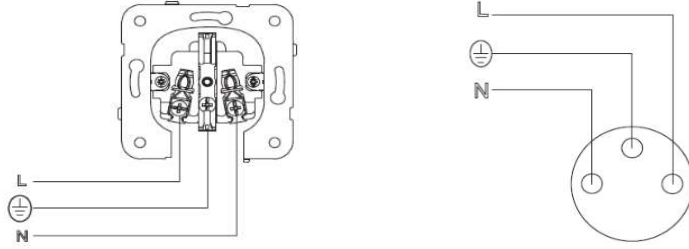

PRODUCT DATA SHEET

V:KO
by **Panasonic**

Product Name :	2P+E Earthed Socket with Safety Shutter Mechanism+Button
Product Code :	90440043
Product Series :	Linnera/Rollina
Technical Specifications :	
<i>Rated Current :</i>	16A, 250V~
<i>Socket Function :</i>	2P + E
<i>Terminal Type :</i>	Screw Terminal
Materials :	PC-ABS
Certifications :	CE, VDE, EAC, TSE
Cable Standard:	
<i>Cable Diameter:</i>	1,5mm ² -2,5mm ²
IP Degree:	IP20

Wiring and Circuit Diagram:

Wiring Diagram:

Dimensions:

Panasonic Electric Works Elektrik.San. ve Tic. A.Ş.
Abdurrahmangazi Mah. Ebubekir Cad. No: 44 Sancaktepe / İstanbul Tel: 0216 564 55 55 Fax: 0216 564 55 44
ewtr.panasonic.com