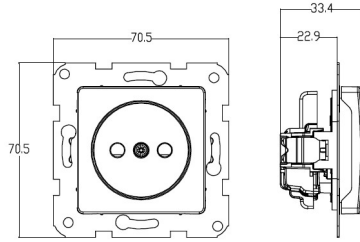

PRODUCT DATA SHEET

V:KO
by **Panasonic**

Product Name :	2P+E Earthed Socket with Safety Shutter Mechanism+Button
Product Code :	90440043
Product Series :	Linnera/Rollina
Technical Specifications :	
<i>Rated Current :</i>	16A, 250V~
<i>Socket Function :</i>	2P + E
<i>Terminal Type :</i>	Screw Terminal
Materials :	PC-ABS
Certifications :	CE, VDE, EAC, TSE
Cable Standard:	
<i>Cable Diameter:</i>	1,5mm ² -2,5mm ²
IP Degree:	IP20

Wiring and Circuit Diagram:

Wiring Diagram:

Dimensions:

Panasonic Electric Works Elektrik.San. ve Tic. A.Ş.
Abdurrahmangazi Mah. Ebubekir Cad. No: 44 Sancaktepe / İstanbul Tel: 0216 564 55 55 Fax: 0216 564 55 44
ewtr.panasonic.com