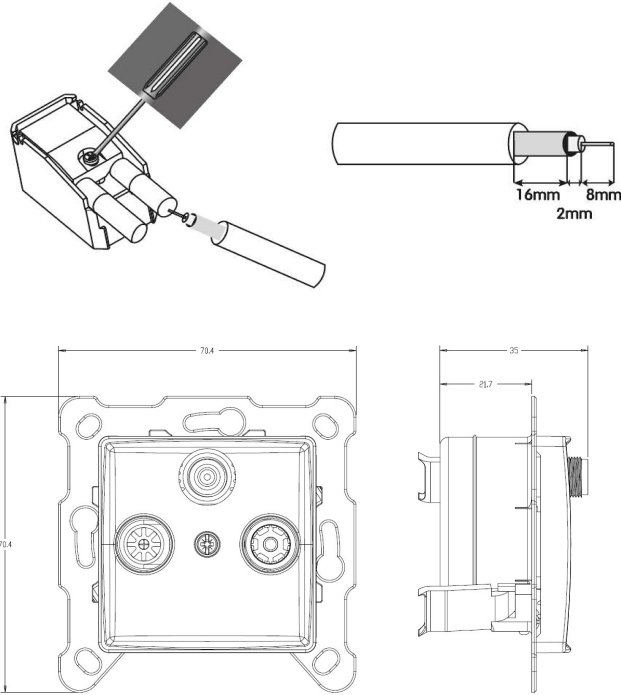

Wiring Diagram and Dimensions:

Panasonic Electric Works Elektrik.San. ve Tic. A.Ş.
Abdurrhangazi Mah. Ebubekir Cad. No: 44 Sancaktepe / Istanbul Tel: 0216 564 55 55 Fax: 0216 564 55 44
ewtr.panasonic.com