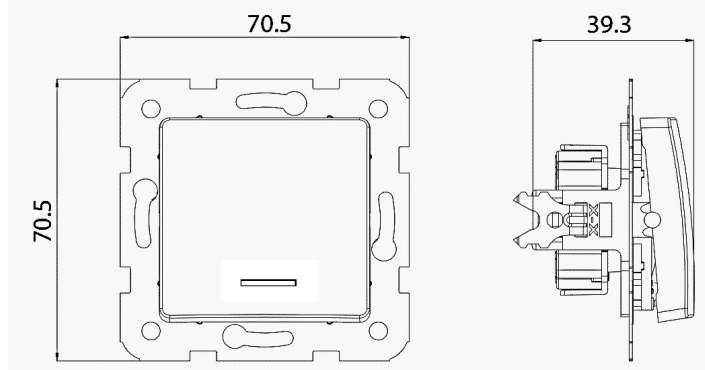

PRODUCT DATASHEET

V:KO
by **Panasonic**

Product Name : *Illuminated Two Pole Switch*

Product Code : *90440038*

Product Series : *Linnera/Rollina*

Technical Specifications:

Rated Current : **16AX, 250V~**

Terminal Type : **Screw Terminal**

Material : **ABS (Acrylonitrile Butadine-Styrene)**

Certificates : **CE, PGD, WEEE, VDE, TSE, EAC**

Cable Standard:

Cable Diameter : **1mm²-2,5mm²**

Applicable Cable: **Solid Wire, Stranded Wire**

Wiring Diagram:

Dimensions:

Panasonic Electric Works Elektrik.San. ve Tic. A.Ş.

Abdurrahmangazi Mah. Ebubekir Cad. No: 44 Sancaktepe / İstanbul Tel: 0216 564 55 55 Fax: 0216 564 55 44

ewtr.panasonic.com