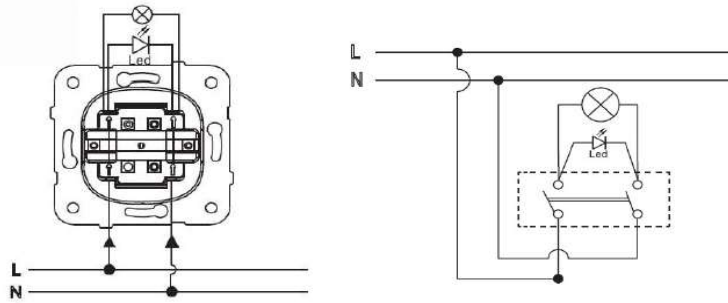

PRODUCT DATASHEET

V:KO
by **Panasonic**

Product Name : *Illuminated Two Pole Switch*

Product Code : *90440038*

Product Series : *Linnera/Rollina*

Technical Specifications:

Rated Current : **16AX, 250V~**

Terminal Type : **Screw Terminal**

Material : **ABS (Acrylonitrile Butadine-Styrene)**

Certificates : **CE, PGD, WEEE, VDE, TSE, EAC**

Cable Standard:

Cable Diameter : **1mm²-2,5mm²**

Applicable Cable: **Solid Wire, Stranded Wire**

Wiring Diagram:

Dimensions:

Panasonic Electric Works Elektrik.San. ve Tic. A.Ş.

Abdurrahmangazi Mah. Ebubekir Cad. No: 44 Sancaktepe / İstanbul Tel: 0216 564 55 55 Fax: 0216 564 55 44

ewtr.panasonic.com