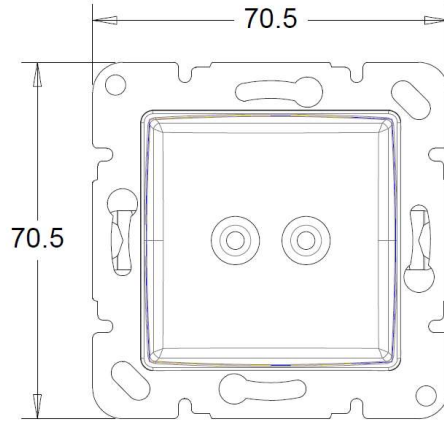

**PRODUCT DATA SHEET**

**Panasonic**

**Product Name :** Audio Socket Mechanism+Button

**Product Code :** 90440037

**Product Series :** Linnera/Rollina

**Technical Specifications :**

*2 Loudspeaker sockets*

*Distance between centers: 14mm*

*Terminal connection*

**Colour Options :** White, Beige

**Certifications :** CE, PGD, WEEE

**Dimensions :**

Panasonic Electric Works Elektrik.San. ve Tic. A.Ş.

Abdurrahmangazi Mah. Ebubekir Cad. No: 44 Sancaktepe / İstanbul Tel: 0216 564 55 55 Fax: 0216 564 55 44