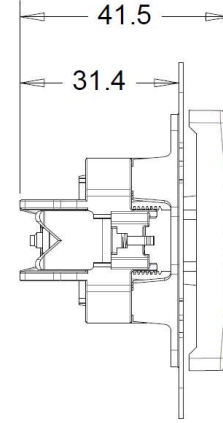

**PRODUCT DATA SHEET**

**Panasonic**

**Product Name :** Audio Socket Mechanism+Button

**Product Code :** 90440037

**Product Series :** Linnera/Rollina

**Technical Specifications :**

*2 Loudspeaker sockets*

*Distance between centers: 14mm*

*Terminal connection*

**Colour Options :** White, Beige

**Certifications :** CE, PGD, WEEE

**Dimensions :**

Panasonic Electric Works Elektrik.San. ve Tic. A.Ş.

Abdurrahmangazi Mah. Ebubekir Cad. No: 44 Sancaktepe / İstanbul Tel: 0216 564 55 55 Fax: 0216 564 55 44