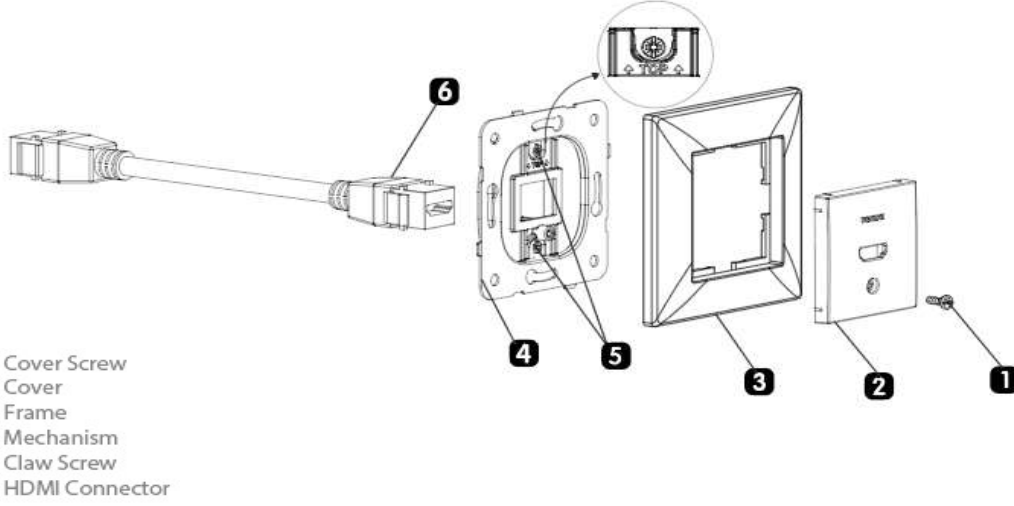

Technical Information and Wiring Diagram:

Dimensions: