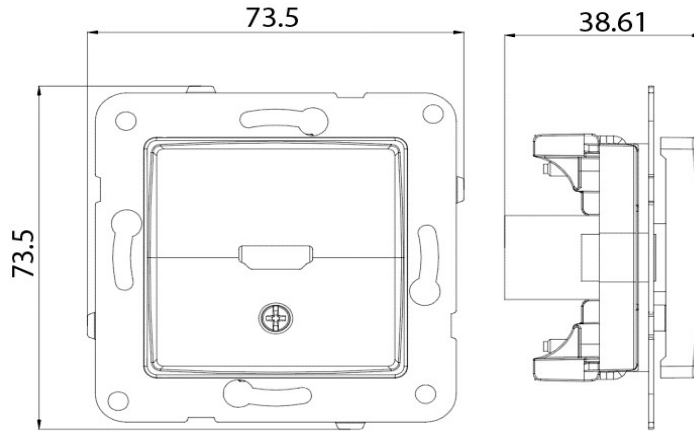

PRODUCT DATASHEET

Product Name : HDMI Connector

Product Code : 90440028

Product Series : Linnera / Rollina

Material : ABS (Acrylonitrile Butadine-Styrene)

Colour Options : White, Beige

Certificates : CE, WEEE

Technical Information and Wiring Diagram:

Dimensions:

Panasonic Electric Works Turkey Elektrik.San. ve Tic. A.Ş.
Abdurrahmangazi Mah. Ebubekir Cad. No: 44 Sancaktepe / Istanbul Tel: 0216 564 55 55 Fax: 0216 564 55 44
ewtr.panasonic.com