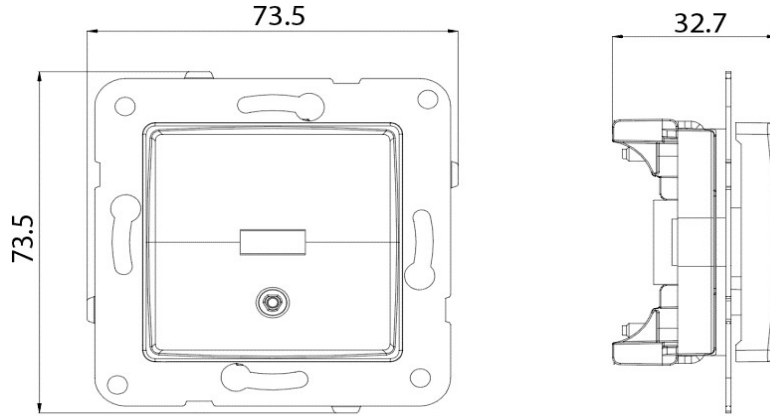

PRODUCT DATASHEET

Product Name :	USB Connector
Product Code :	90440026
Product Series :	Linnera / Rollina

Material :	ABS (Acrylonitrile Butadine-Styrene)
Colour Options :	White, Beige
Certificates :	CE, WEEE

Wiring Diagram:

Dimensions:

Panasonic Electric Works Elektrik.San. ve Tic. A.Ş.
Abdurrahmangazi Mah. Ebubekir Cad. No: 44 Sancaktepe / İstanbul Tel: 0216 564 55 55 Fax: 0216 564 55 44
ewtr.panasonic.com