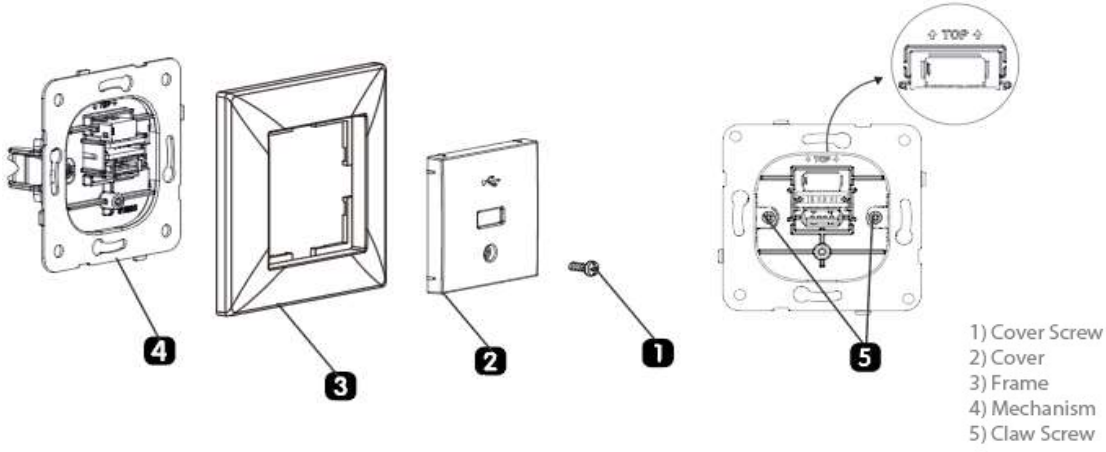

PRODUCT DATASHEET

Product Name :	USB Connector
Product Code :	90440026
Product Series :	Linnera / Rollina

Material :	ABS (Acrylonitrile Butadine-Styrene)
Colour Options :	White, Beige
Certificates :	CE, WEEE

Wiring Diagram:

Dimensions:

Panasonic Electric Works Elektrik.San. ve Tic. A.Ş.
Abdurrahmangazi Mah. Ebubekir Cad. No: 44 Sancaktepe / İstanbul Tel: 0216 564 55 55 Fax: 0216 564 55 44
ewtr.panasonic.com