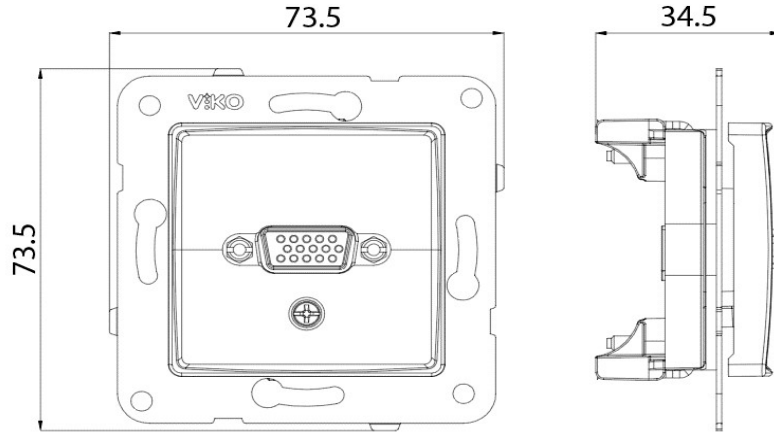

PRODUCT DATASHEET

V:KO
by **Panasonic**

Product Name : VGA Connector

Product Code : 90440025

Product Series : Linnera / Rollina

Material : ABS (Acrylonitrile Butadine-Styrene)

Colour Options : White, Beige

Certificates : CE, WEEE

Technical Information and Wiring Diagram:

Dimensions:

Panasonic Electric Works Turkey Elektrik.San. ve Tic. A.Ş.
Abdurrahmangazi Mah. Ebubekir Cad. No: 44 Sancaktepe / Istanbul Tel: 0216 564 55 55 Fax: 0216 564 55 44
ewtr.panasonic.com