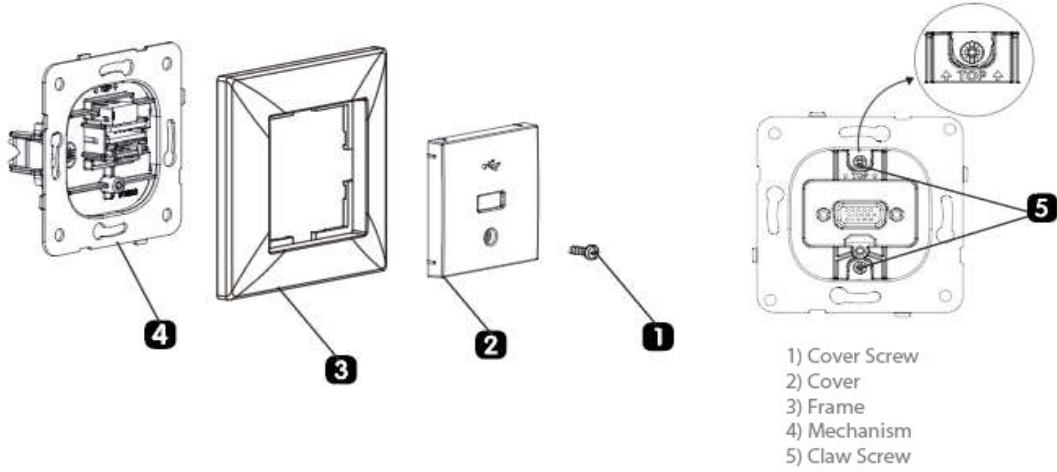

Technical Information and Wiring Diagram:

Dimensions: