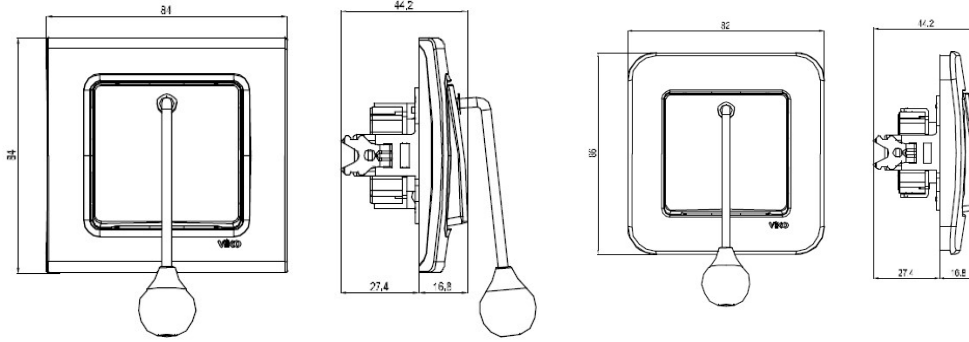

Dimensions :

Panasonic Electric Works Elektrik.San. ve Tic. A.Ş.
Abdurrahmangazi Mah. Ebubekir Cad. No: 44 Sancaktepe / İstanbul Tel: 0216 564 55 55 Fax: 0216 564 55 44
ewtr.panasonic.com