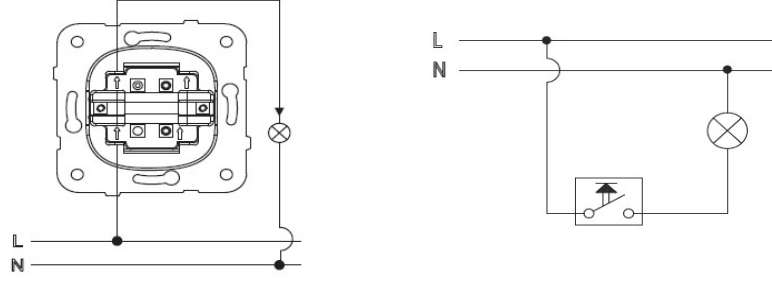

## PRODUCT DATA SHEET

**V:KO**  
by **Panasonic**

<b>Product Name :</b>	White Emergency Push Button with Cord Mechanism+Button
<b>Product Code :</b>	90440018
<b>Product Series :</b>	Linnera/Rollina
<b>Technical Specifications :</b>	
<i>Rated Current :</i>	10AX, 250V~
<i>Terminal Type :</i>	Screw Connection
<b>Materials :</b>	ABS
<b>Certifications :</b>	TSE, VDE, NF, EAC, CE, WEEE
<b>Cable Standard:</b>	
<i>Cable Diameter :</i>	1mm <sup>2</sup> -2,5mm <sup>2</sup>
<i>Applicable Cable:</i>	Solid Wire, Stranded Wire

### Wiring and Circuit Diagram :