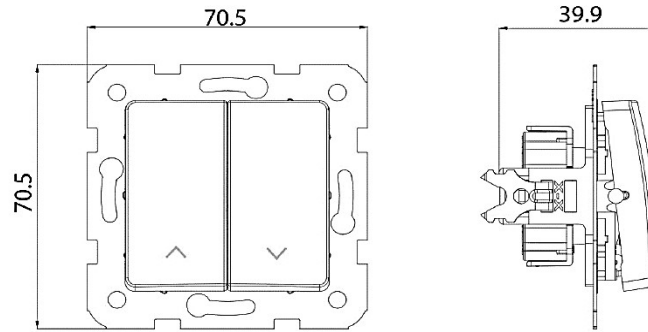

Panasonic Electric Works Elektrik.San. ve Tic. A.Ş.

Abdurrahmangazi Mah. Ebubekir Cad. No: 44 Sancaktepe / İstanbul Tel: 0216 564 55 55 Fax: 0216 564 55 44

ewtr.panasonic.com