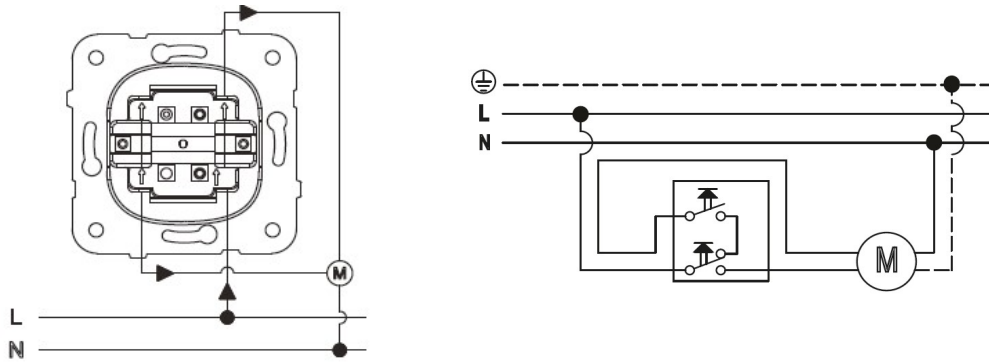

## PRODUCT DATA SHEET

**V:KO**  
by **Panasonic**

<b>Product Name :</b>	White Shutter Control Push Button Mechanism+Button
<b>Product Code :</b>	90440016
<b>Product Series :</b>	Linnera/Rollina
<b>Technical Specifications :</b>	
<i>Rated Current :</i>	10AX, 250V~
<i>Terminal Type :</i>	Screw Terminal
<b>Materials :</b>	ABS
<b>Certifications :</b>	TSE, VDE, NF, EAC, CE, WEEE
<b>Cable Standard:</b>	
<i>Cable Diameter :</i>	1mm <sup>2</sup> -2,5mm <sup>2</sup>
<i>Applicable Cable:</i>	Solid Wire, Stranded Wire

### Wiring and Circuit Diagram :