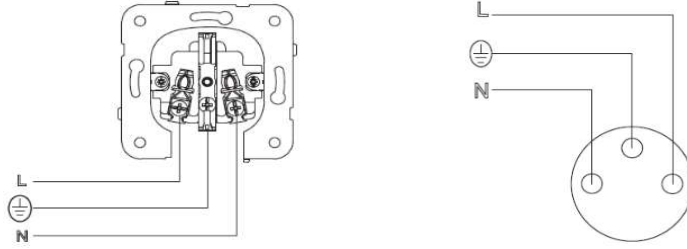

PRODUCT DATA SHEET

V:KO
by **Panasonic**

Product Name :	2P + E Earthed Socket with Shutter and Lid Mechanism+Button
Product Code :	90440012
Product Series :	Linnera/Rollina
Technical Specifications :	
<i>Rated Current :</i>	16A, 250V~
<i>Socket Function :</i>	2P + E
<i>Terminal Type :</i>	Screw Terminal
Materials :	PC-ABS
Certifications :	CE, VDE, EAC, TSE
Cable Standard:	
<i>Cable Diameter:</i>	1,5mm ² -2,5mm ²
IP Degree:	IP20

Wiring and Circuit Diagram:

Wiring Diagram:

Dimensions:

Panasonic Electric Works Turkey Elektrik.San. ve Tic. A.Ş.
Abdurrahmangazi Mah. Ebubekir Cad. No: 44 Sancaktepe / İstanbul Tel: 0216 564 55 55 Fax: 0216 564 55 44
ewtr.panasonic.com