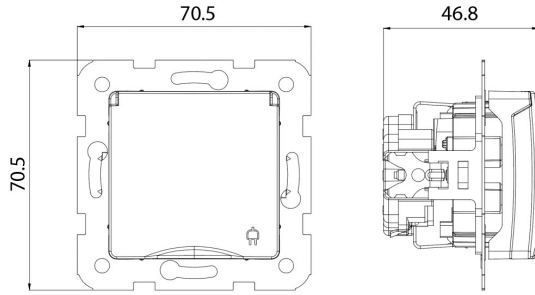

PRODUCT DATA SHEET

V:KO
by **Panasonic**

Product Name :	2P + E Earthed Socket with Shutter and Lid Mechanism+Button
Product Code :	90440012
Product Series :	Linnera/Rollina
Technical Specifications :	
<i>Rated Current :</i>	16A, 250V~
<i>Socket Function :</i>	2P + E
<i>Terminal Type :</i>	Screw Terminal
Materials :	PC-ABS
Certifications :	CE, VDE, EAC, TSE
Cable Standard:	
<i>Cable Diameter:</i>	1,5mm ² -2,5mm ²
IP Degree:	IP20

Wiring and Circuit Diagram:

Wiring Diagram:

Dimensions:

Panasonic Electric Works Turkey Elektrik.San. ve Tic. A.Ş.
Abdurrahmangazi Mah. Ebubekir Cad. No: 44 Sancaktepe / İstanbul Tel: 0216 564 55 55 Fax: 0216 564 55 44
ewtr.panasonic.com