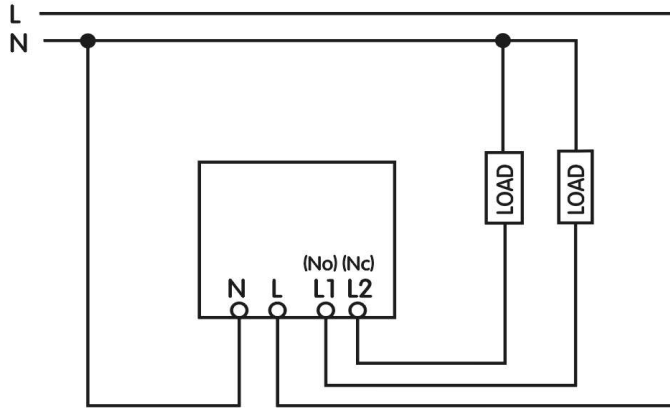

Wiring Diagram: