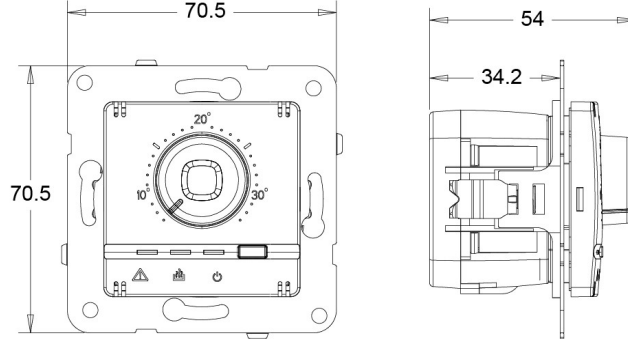

PRODUCT DATASHEET

V:KO
by **Panasonic**

Product Name :	White Analog Thermostat
Product Code :	90440011
Product Series :	Linnera/Rollina
Technical Specifications:	
<i>Operating Voltage</i>	230V ~±10%, 50Hz
<i>Maximum Power</i>	Changeover/Normally Open Contact (No): 10(2)A 230 VAC Changeover/Normally Closed Contact (No): 5(1)A 230 VAC
<i>Temperature Control Range</i>	10-30°C ±1°C
<i>Operating Temperature</i>	0-30°C
Material :	ABS (Acrylonitrile Butadiene-Styrene)
Certificates :	TÜV, CE, WEEE

Wiring Diagram:

Dimensions:

Panasonic Electric Works Elektrik.San. ve Tic. A.Ş.
Abdurrahmangazi Mah. Ebubekir Cad. No: 44 Sancaktepe / İstanbul Tel: 0216 564 55 55 Fax: 0216 564 55 44
ewtr.panasonic.com