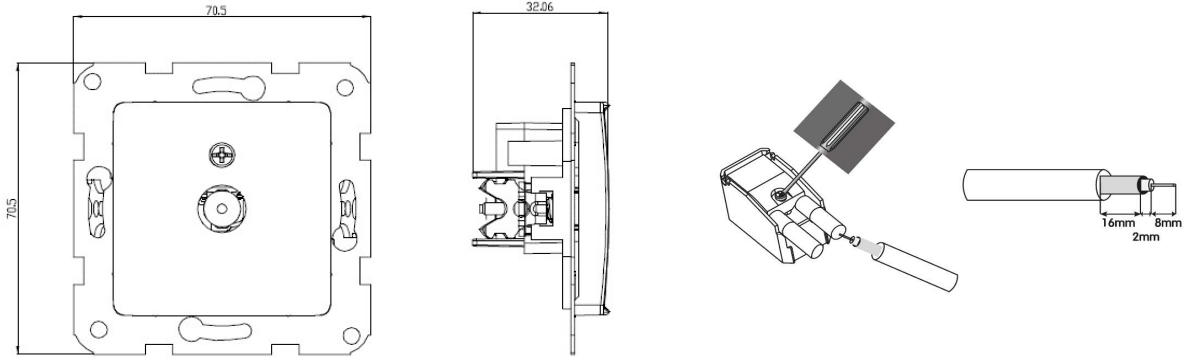

PRODUCT DATASHEET

V:KO
by **Panasonic**

Product Name : White TV Socket, Terminated

Product Code : 90440010

Product Series : Linnera/Rollina

Technical Specifications:

Material : ABS (Acrylonitrile Butadine-Styrene)

Certificates : CE, PGD, WEEE

Product Details:

- Suitable for central antenna and CATTV.
- Not affected by the parasite signals coming from the air for shielding feature.
- Ease of assembly thanks to the rear cover with hinge feature.
- Can be used in TV Socket 5-1000 MHz band.
- RG 6 U6 type wire connection is recommended for the image quality.

TV Socket Outlet

	TV				
f/MHz	5-47	47-470	470-862	862-1000	1000
Subscriber Loss (dB)	≤3.5				

Dimensions:

Panasonic Electric Works Elektrik.San. ve Tic. A.Ş.

Abdurrahmangazi Mah. Ebubekir Cad. No: 44 Sancaktepe / İstanbul Tel: 0216 564 55 55 Fax: 0216 564 55 44
ewtr.panasonic.com