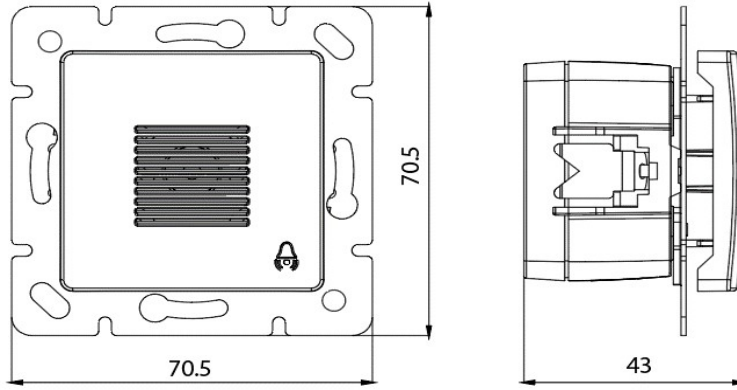

Dimensions:

Panasonic Electric Works Turkey Elektrik.San. ve Tic. A.Ş.
Abdurrahmangazi Mah. Ebubekir Cad. No: 44 Sancaktepe / İstanbul Tel: 0216 564 55 55 Fax: 0216 564 55 44
ewtr.panasonic.com