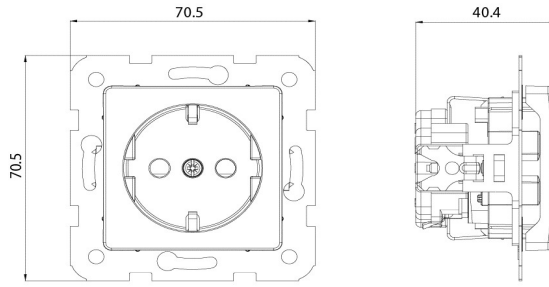

PRODUCT DATA SHEET

V:KO
by **Panasonic**

Product Name :	2P + E Earthed Socket with Safety Shutter Mechanism+Button
Product Code :	90440008
Product Series :	Linnera/Rollina
Technical Specifications :	
<i>Rated Current :</i>	16A, 250V~
<i>Socket Function :</i>	2P + E
<i>Terminal Type :</i>	Screw Terminal
Materials :	ABS (Acrylonitrile Butadine-Styrene)
Certifications :	CE, VDE, EAC, TSE
Cable Standard:	
<i>Cable Diameter:</i>	1,5mm ² -2,5mm ²
IP Degree:	IP20

Wiring and Circuit Diagram:

Wiring Diagram:

Dimensions:

Panasonic Electric Works Turkey Elektrik.San. ve Tic. A.Ş.
Abdurrahmangazi Mah. Ebubekir Cad. No: 44 Sancaktepe / İstanbul Tel: 0216 564 55 55 Fax: 0216 564 55 44
ewtr.panasonic.com