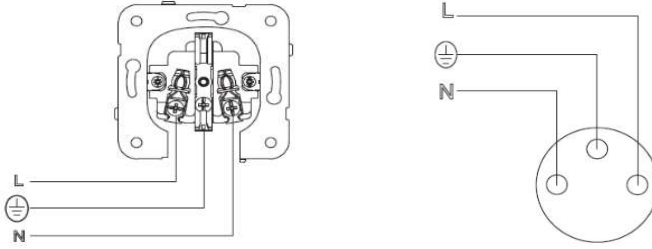

PRODUCT DATA SHEET

V:KO
by **Panasonic**

Product Name :	2P + E Earthed Socket with Safety Shutter Mechanism+Button
Product Code :	90440008
Product Series :	Linnera/Rollina
Technical Specifications :	
<i>Rated Current :</i>	16A, 250V~
<i>Socket Function :</i>	2P + E
<i>Terminal Type :</i>	Screw Terminal
Materials :	ABS (Acrylonitrile Butadine-Styrene)
Certifications :	CE, VDE, EAC, TSE
Cable Standard:	
<i>Cable Diameter:</i>	1,5mm ² -2,5mm ²
IP Degree:	IP20

Wiring and Circuit Diagram:

Wiring Diagram:

Dimensions:

Panasonic Electric Works Turkey Elektrik.San. ve Tic. A.Ş.
Abdurrahmangazi Mah. Ebubekir Cad. No: 44 Sancaktepe / İstanbul Tel: 0216 564 55 55 Fax: 0216 564 55 44
ewtr.panasonic.com