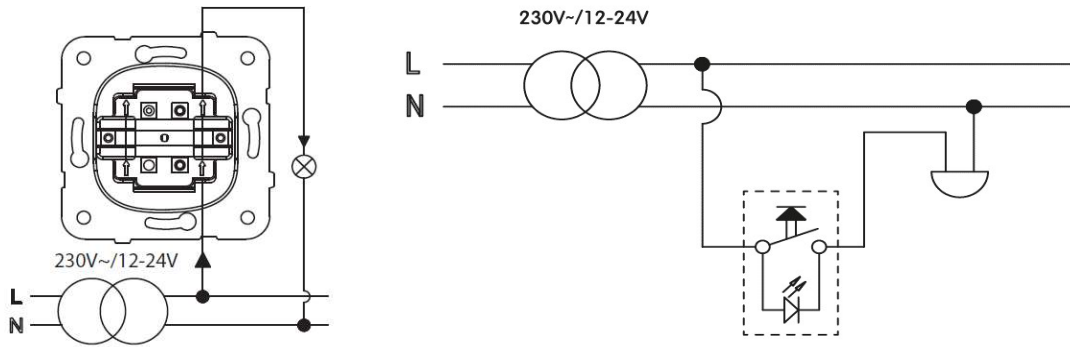

## PRODUCT DATASHEET

**V:KO**  
by **Panasonic**

<b>Product Name :</b>	Linnera/Rollina White Doorbell Push Button Switch Mechanism+Button
<b>Product Code :</b>	90440006
<b>Product Series :</b>	Linnera/Rollina
<b>Technical Specifications:</b>	
Rated Current :	10AX, 250V~
Terminal Type :	Screw Terminal
<b>Material :</b>	ABS (Acrylonitrile Butadine-Styrene)
<b>Certificates :</b>	CE, PGD, WEEE, VDE, TSE, EAC
<b>Cable Standard:</b>	
Cable Diameter :	1mm <sup>2</sup> -2,5mm <sup>2</sup>
Applicable Cable:	Solid Wire, Stranded Wire

### Wiring Diagram: