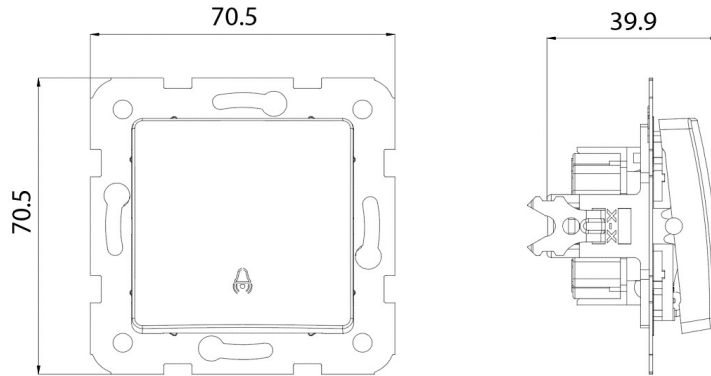

Panasonic Electric Works Elektrik.San. ve Tic. A.Ş.
Abdurrahmangazi Mah. Ebubekir Cad. No: 44 Sancaktepe / İstanbul Tel: 0216 564 55 55 Fax: 0216 564 55 44
ewtr.panasonic.com