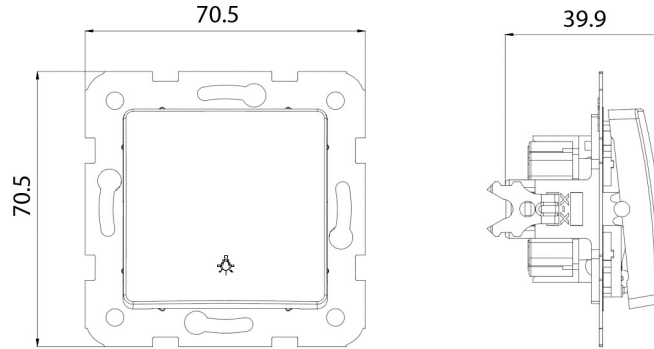

PRODUCT DATASHEET

V:KO
by **Panasonic**

Product Name : White One Way Push Button

Product Code : 90440003

Product Series : Linnera/Rollina

Technical Specifications:

Rated Current : 10AX, 250V~

Terminal Type : Screw Terminal

Material : ABS (Acrylonitrile Butadine-Styrene)

Certificates : CE, PGD, WEEE, VDE, TSE, EAC

Cable Standard:

Cable Diameter : 1mm²-2,5mm²

Applicable Cable: Solid Wire, Stranded Wire

Wiring Diagram:

Dimensions: