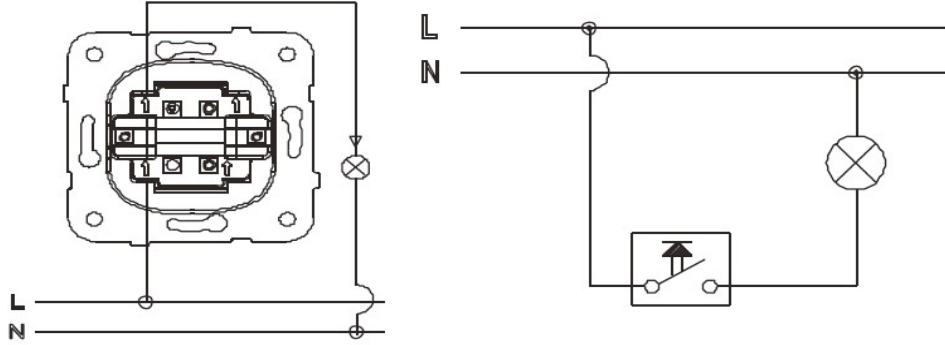

PRODUCT DATASHEET

V:KO
by **Panasonic**

Product Name : White One Way Push Button

Product Code : 90440003

Product Series : Linnera/Rollina

Technical Specifications:

Rated Current : 10AX, 250V~

Terminal Type : Screw Terminal

Material : ABS (Acrylonitrile Butadine-Styrene)

Certificates : CE, PGD, WEEE, VDE, TSE, EAC

Cable Standard:

Cable Diameter : 1mm²-2,5mm²

Applicable Cable: Solid Wire, Stranded Wire

Wiring Diagram:

Dimensions: