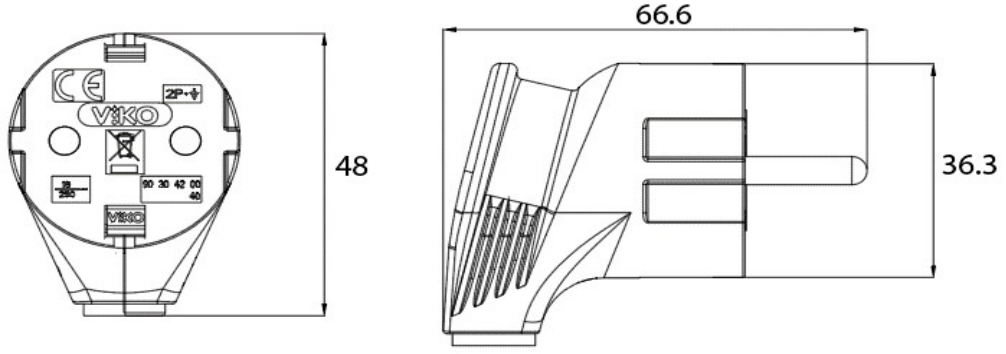

PRODUCT DATASHEET

V:KO
by **Panasonic**

Product Name :	<i>Monoblock Earthed Plug</i>
Product Code :	<i>90304200</i>
Product Series :	Accessories
Certifications :	CE, PGD, WEEE, YP, TSE, EAC, UKR

Dimensions: