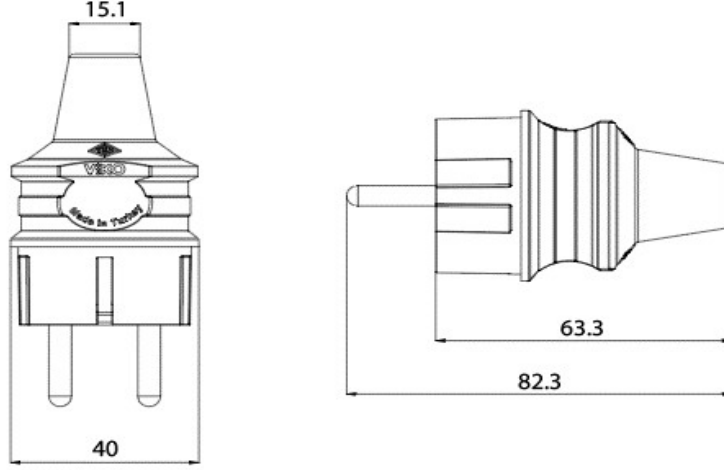

PRODUCT DATASHEET

V:KO
by **Panasonic**

Product Name :	<i>Earthed Plug</i>
Product Code :	<i>90304100-90304110</i>
Product Series :	Accessories
Certifications :	CE, PGD, WEEE, YP, TSE, EAC

Dimensions:

Panasonic Electric Works Elektrik.San. ve Tic. A.Ş.
Abdurrahmangazi Mah. Ebubekir Cad. No: 44 Sancaktepe / İstanbul Tel: 0216 564 55 55 Fax: 0216 564 55 44
ewtr.panasonic.com